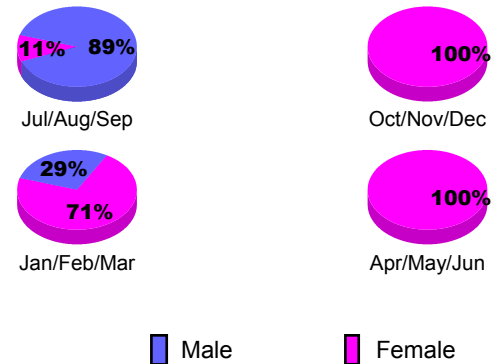

Club Results 2012-2013
Goal, New, Dropped, Gain/Loss

YTD Status Quo Clubs 2012-2013

Status Quo Clubs Compared to Status Quo Members

Club Gain/Loss 2012-2013

MEMBERSHIP

Month	Net Memb Goal	Actual New Memb	Actual Dropped Memb	Gain/Loss of Memb
2012-2013				
Jul/Aug/Sep	15	66	21	45
Oct/Nov/Dec	0	36	32	4
Jan/Feb/Mar	50	84	21	63
Apr/May/June	-10	61	62	-1
Totals	55	247	136	111

Membership Results 2012-2013
Goal, New, Dropped, Gain/Loss

Gender Comparison 2012-2013

Membership Gain/Loss 2012-2013