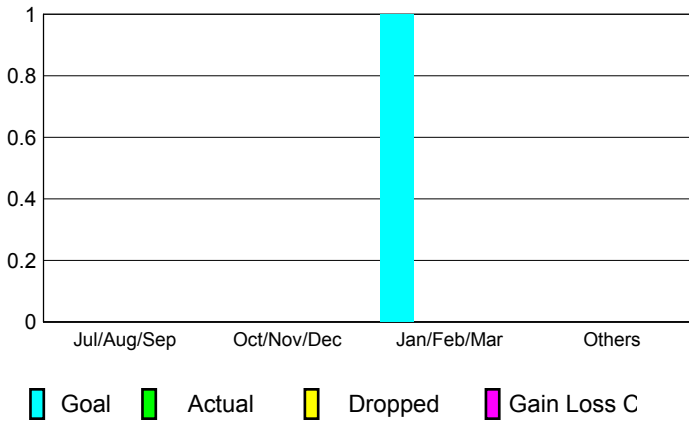

GMT: **SHINOBU GOTO**

Location: **JAPAN**

GMT CA: **5**

CLUBS

Month	New Club Goal	Actual New Clubs	Actual Dropped Clubs	Gain/Loss of Clubs
2012-2013				
Jul/Aug/Sep	0	0	0	0
Oct/Nov/Dec	0	0	0	0
Jan/Feb/Mar	1	0	0	0
Apr/May/June	0	0	0	0
Totals	1	0	0	0

Club Results 2012-2013
Goal, New, Dropped, Gain/Loss

YTD Status Quo Clubs 2012-2013

Status Quo Clubs Compared to Status Quo Members

Club Gain/Loss 2012-2013

MEMBERSHIP

Month	Net Memb Goal	Actual New Memb	Actual Dropped Memb	Gain/Loss of Memb
2012-2013				
Jul/Aug/Sep	15	66	21	45
Oct/Nov/Dec	0	36	32	4
Jan/Feb/Mar	50	84	21	63
Apr/May/June	-10	61	62	-1
Totals	55	247	136	111