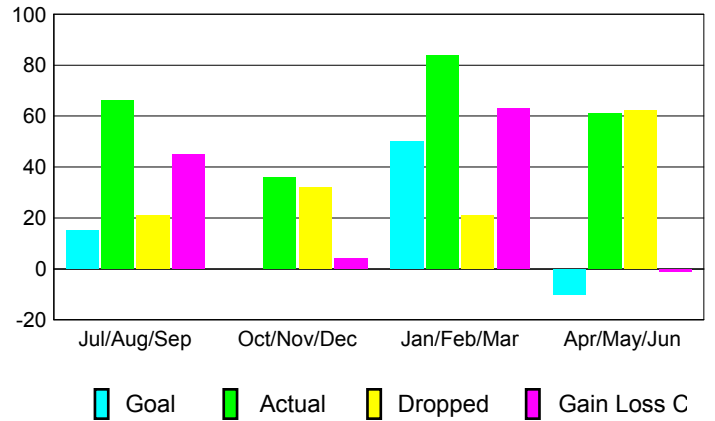

GMT: **SHINOBU GOTO**

Location: **JAPAN**

GMT CA: **5**

CLUBS

Month	New Club Goal	Actual New Clubs	Actual Dropped Clubs	Gain/Loss of Clubs
2012-2013				
Jul/Aug/Sep	0	0	0	0
Oct/Nov/Dec	0	0	0	0
Jan/Feb/Mar	1	0	0	0
Apr/May/June	0	0	0	0
Totals	1	0	0	0

Club Results 2012-2013
Goal, New, Dropped, Gain/Loss

YTD Status Quo Clubs 2012-2013

Status Quo Clubs Compared to Status Quo Members

Club Gain/Loss 2012-2013

MEMBERSHIP

Month	Net Memb Goal	Actual New Memb	Actual Dropped Memb	Gain/Loss of Memb
2012-2013				
Jul/Aug/Sep	15	66	21	45
Oct/Nov/Dec	0	36	32	4
Jan/Feb/Mar	50	84	21	63
Apr/May/June	-10	61	62	-1
Totals	55	247	136	111

Membership Results 2012-2013
Goal, New, Dropped, Gain/Loss

Gender Comparison 2012-2013

Membership Gain/Loss 2012-2013